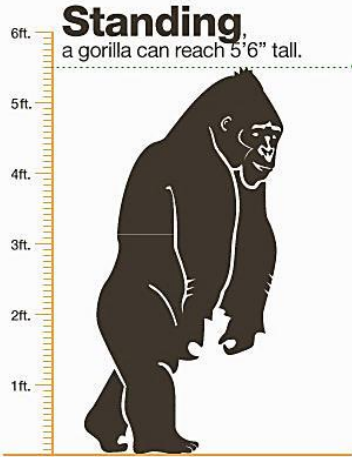

SCIENTIFIC NAME: *Gorilla beringei beringei*

TYPE: Mammals

DIET: Omnivores

GROUP NAME: Troop, band

AVERAGE LIFE SPAN IN THE WILD: 35 years

SIZE: Standing height, 4 to 6 ft

WEIGHT: 300 to 485 lbs

SIZE RELATIVE TO A 6-FT MAN:

A **silverback** gorilla is the mature, experienced **male** leader of a group of mountain gorillas in the wild.

Named for the silver saddles across his back, the silverback is responsible for the safety of his troop.

The mighty silverback holds his important leadership position for many years.

Females usually give birth to only one baby every four to six years, and only three or four over her entire lifetime.

Mountain gorillas
live in groups.
The largest group the
Fossey Fund
has recorded reached
65 members.

Fewer than
800
mountain
gorillas
remain.

The only type
of gorilla known
to be increasing
in number is the
mountain gorilla.

Is the
purpose
of this
graphic to
inform
or to
entertain?

Between
1989 and 2003
the mountain gorilla
population
increased by **17%.**
By **2010**
it had increased
again by **26.3%.**