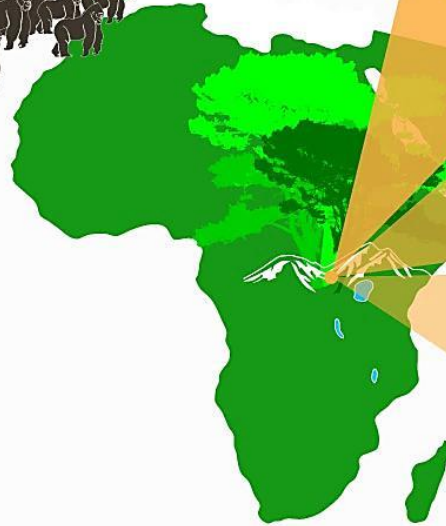

A **silverback** gorilla is the mature, experienced **male** leader of a group of mountain gorillas in the wild.

Named for the silver saddles across his back, the silverback is responsible for the safety of his troop.

The mighty silverback holds his important leadership position for many years.

Females usually give birth to only one baby every four to six years, and only three or four over her entire lifetime.

Mountain gorillas
live in groups.
The largest group the
Fossey Fund
has recorded reached
65 members.

Fewer than
800
mountain
gorillas
remain.

The only type
of gorilla known
to be increasing
in number is the
mountain gorilla.

Is the
purpose
of this
graphic to
inform
or to
entertain?

Between
1989 and 2003
the mountain gorilla
population
increased by **17%.**
By **2010**
it had increased
again by **26.3%.**